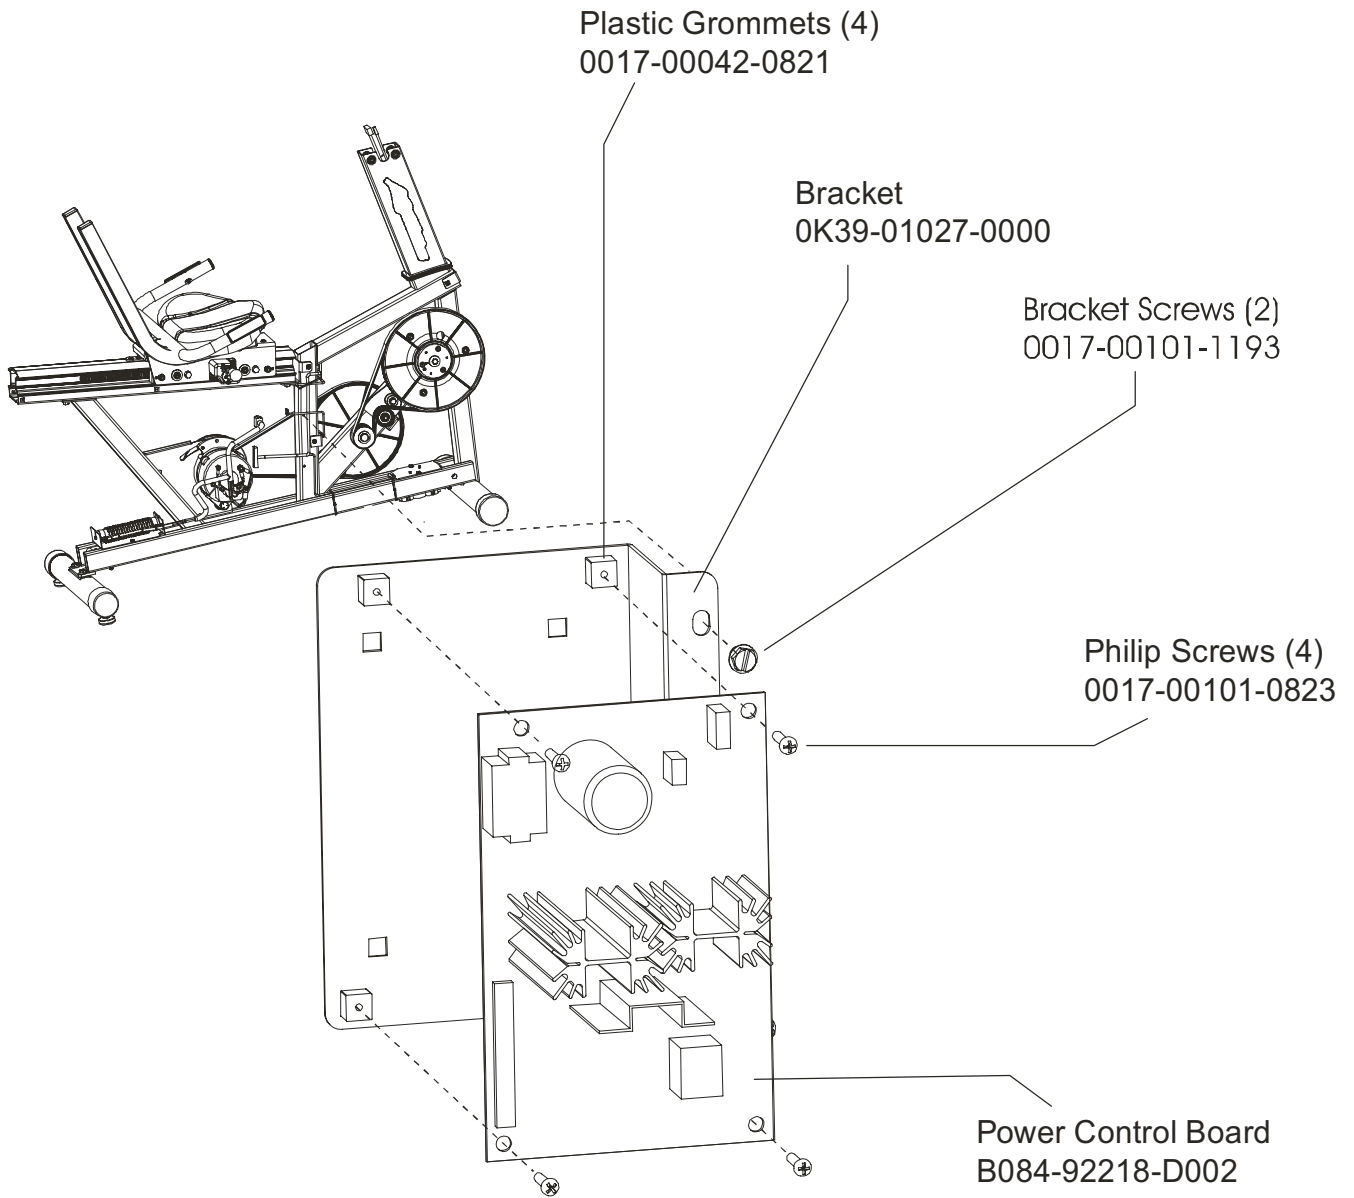

Power Control Board Assembly
AK39-00022-0001